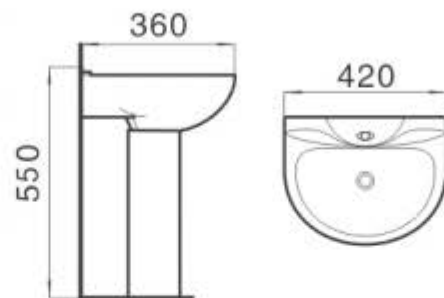

Model: 396

Children's pedestal basin

Size:420x360x550MM

Fixing to wall with back

Vitreous china

Colour

Page

White